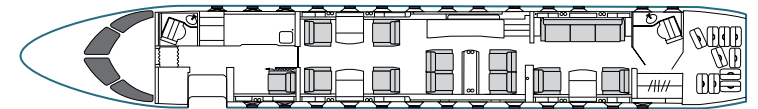

BOMBARDIER GLOBAL 6000

Luxury and comfort in every detail

alliancejet.com

ALLIANCE
JET

AIRCRAFT SPECIFICATIONS

Year of delivery	2014
Year of complete INT/EXT refurbishment	2024
Cabin seating configuration	12
Lavatory standing enclosed forward and aft	2
Bed capacity	5
Maximum range	6,000nm 11,112km 13 hours
Take off distance	6,476ft (1,973m)
Max cargo weight in baggage compartment	454kg (1,000lbs)
Cargo door dimensions	109 x 89cm
WiFi on board	In-Flight High-Speed Internet (Ku Band)

WIDEST
CABIN

FAST
CONNECTIVITY

6000nm
11,200km
RECORD
REACH

BAGGAGE
ACCESSIBILITY

AIRCRAFT FLOORPLANS

Day configuration

Night configuration

For more information, email us at sales@alliancejet.com