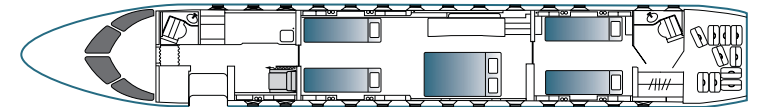

BOMBARDIER GLOBAL 6000

Luxury and comfort in every detail

alliancejet.com

ALLIANCE
JET

AIRCRAFT SPECIFICATIONS

Year of delivery	2014
Year of complete INT/EXT refurbishment	2024
Cabin seating configuration	12
Lavatory standing enclosed forward and aft	2
Bed capacity	5
Maximum range	6,000nm 11,112km 13 hours
Take off distance	6,476ft (1,973m)
Max cargo weight in baggage compartment	454kg (1,000lbs)
Cargo door dimensions	109 x 89cm
WiFi on board	In-Flight High-Speed Internet (Ku Band)

WIDEST
CABIN

FAST
CONNECTIVITY

6000nm
11,200km
RECORD
REACH

BAGGAGE
ACCESSIBILITY

AIRCRAFT FLOORPLANS

Day configuration

Night configuration

For more information, email us at sales@alliancejet.com