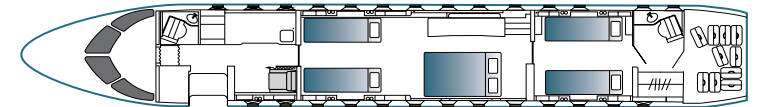

BOMBARDIER GLOBAL 6000

Luxury and comfort in every detail

alliancejet.com

ALLIANCE
JET

AIRCRAFT SPECIFICATIONS

Year of delivery	2014
Cabin seating configuration	13
Lavatory standing enclosed forward and aft	2
Bed capacity	5
Maximum range	6,000nm 11,112km 13 hours
Take off distance	6,476ft (1,973m)
Max cargo weight in baggage compartment	454kg (1,000lbs)
Cargo door dimensions	109 x 89cm
WiFi on board	YES
SATCOM (Iridium and/ or Swiftbroadband)	YES
PAX monitors	YES

WIDEST
CABIN

FAST
CONNECTIVITY

6000nm
11,200km
RECORD
REACH

BAGGAGE
ACCESSIBILITY

AIRCRAFT FLOORPLANS

Day configuration

Night configuration

For more information, email us at charter@alliancejet.com