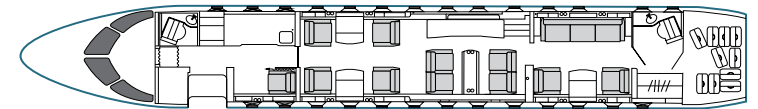

BOMBARDIER GLOBAL 6000

Luxury and comfort in every detail

alliancejet.com

ALLIANCE
JET

AIRCRAFT SPECIFICATIONS

Year of delivery	2014
Cabin seating configuration	13
Lavatory standing enclosed forward and aft	2
Bed capacity	5
Maximum range	6,000nm 11,112km 13 hours
Take off distance	6,476ft (1,973m)
Max cargo weight in baggage compartment	454kg (1,000lbs)
Cargo door dimensions	109 x 89cm
WiFi on board	YES
SATCOM (Iridium and/ or Swiftbroadband)	YES
PAX monitors	YES

WIDEST
CABIN

FAST
CONNECTIVITY

6000nm
11,200km
RECORD
REACH

BAGGAGE
ACCESSIBILITY

AIRCRAFT FLOORPLANS

Day configuration

Night configuration

For more information, email us at charter@alliancejet.com